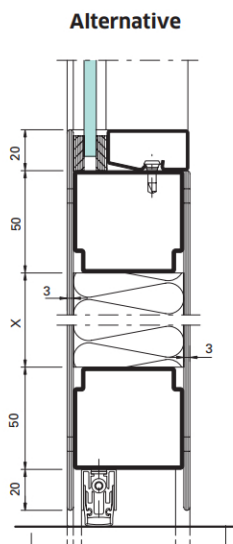

JANSEN ECO 50 FIRE

system for internal doors and partitions

Colin's Sash Windows

Delivered Nationwide, Trade and Retail

OVER 50,000 WINDOWS SUPPLIED SINCE 2014

TECHNICAL DESCRIPTION

- Fire doors and fire-resistant partitions E30/EW30/E60/EW60
- Single and double doors, with or without side panels and transom windows
- Anti-finger-trap door
- Multipoint locks (motorised also available)
- Emergency locks and panic push-bars
- Design handles
- Installation depth 50 mm
- Special geometries (semi-circular tops)
- also available with smoke protection
- door closer as an option, integrated door closers possible
- Multi point locks (optionally motor-driven)
- collapsing locking system possible up to a door height of 2500 mm