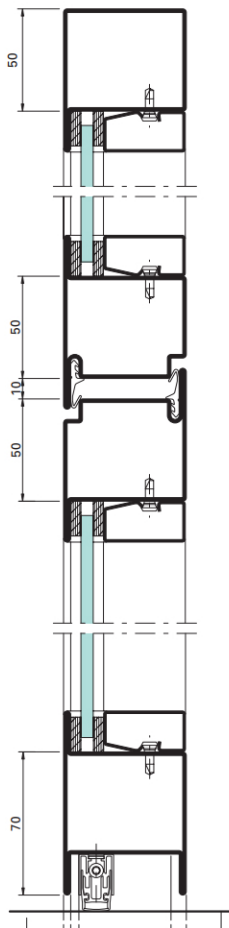

JANSEN ECO 50 FIRE

system for internal doors and partitions

Colin's Sash Windows

Delivered Nationwide, Trade and Retail

OVER 50,000 WINDOWS SUPPLIED SINCE 2014

TECHNICAL DESCRIPTION

- Fire doors and fire-resistant partitions E30/EW30/E60/EW60
- Single and double doors, with or without side panels and transom windows
- Anti-finger-trap door
- Multipoint locks (motorised also available)
- Emergency locks and panic push-bars
- Design handles
- Installation depth 50 mm
- Special geometries (semi-circular tops)
- also available with smoke protection
- door closer as an option, integrated door closers possible
- Multi point locks (optionally motor-driven)
- collapsing locking system possible up to a door height of 2500 mm