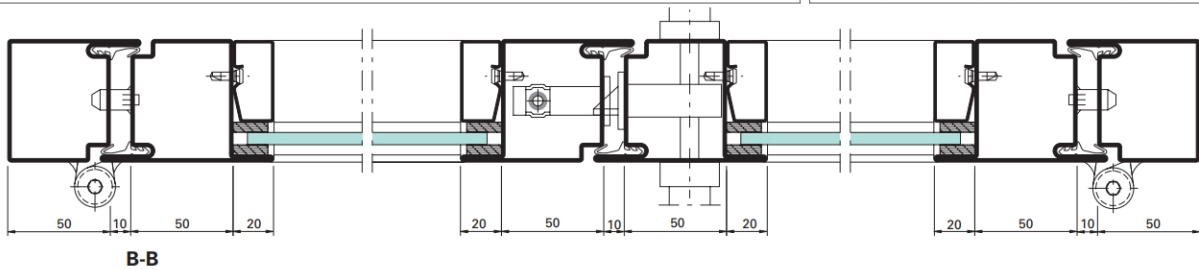

JANSEN ECO 50 FIRE

system for internal doors and partitions

Colin's Sash Windows

Delivered Nationwide, Trade and Retail

OVER 50,000 WINDOWS SUPPLIED SINCE 2014

TECHNICAL DESCRIPTION

- Fire doors and fire-resistant partitions E30/EW30/E60/EW60
- Single and double doors, with or without side panels and transom windows
- Anti-finger-trap door
- Multipoint locks (motorised also available)
- Emergency locks and panic push-bars
- Design handles
- Installation depth 50 mm
- Special geometries (semi-circular tops)
- also available with smoke protection
- door closer as an option, integrated door closers possible
- Multi point locks (optionally motor-driven)
- collapsing locking system possible up to a door height of 2500 mm