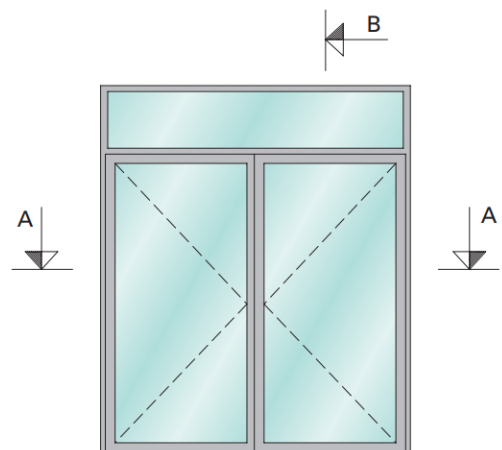

JANSEN ECO 50 FIRE

system for internal doors and partitions

Colin's Sash Windows

Delivered Nationwide, Trade and Retail

OVER 50,000 WINDOWS SUPPLIED SINCE 2014

TECHNICAL DESCRIPTION

- Fire doors and fire-resistant partitions E30/EW30/E60/EW60
- Single and double doors, with or without side panels and transom windows
- Anti-finger-trap door
- Multipoint locks (motorised also available)
- Emergency locks and panic push-bars
- Design handles
- Installation depth 50 mm
- Special geometries (semi-circular tops)
- also available with smoke protection
- door closer as an option, integrated door closers possible
- Multi point locks (optionally motor-driven)
- collapsing locking system possible up to a door height of 2500 mm