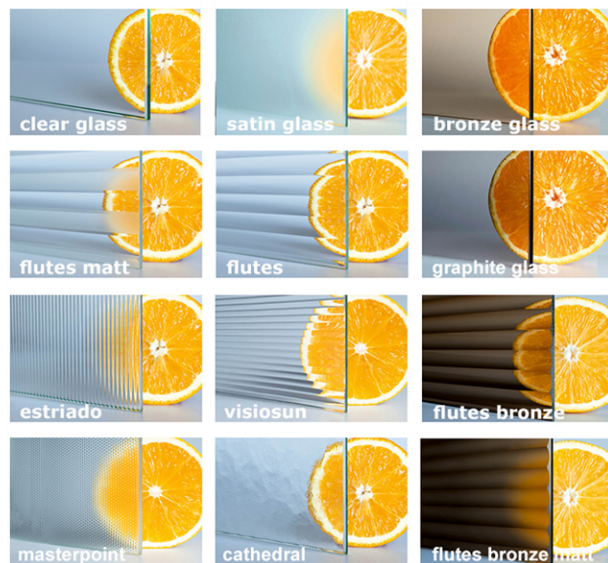

JANSEN ECO 50 FIRE

system for internal doors and partitions

Colin's Sash Windows

Delivered Nationwide, Trade and Retail

OVER 50,000 WINDOWS SUPPLIED SINCE 2014

TECHNICAL DESCRIPTION

- Fire doors and fire-resistant partitions E30/EW30/E60/EW60
- Single and double doors, with or without side panels and transom windows
- Anti-finger-trap door
- Multipoint locks (motorised also available)
- Emergency locks and panic push-bars
- Design handles
- Installation depth 50 mm
- Special geometries (semi-circular tops)
- also available with smoke protection
- door closer as an option, integrated door closers possible
- Multi point locks (optionally motor-driven)
- collapsing locking system possible up to a door height of 2500 mm

CUSTOMISATION & FINISH OPTIONS

The JANSEN ECO 50 doors offer a wide range of customisation options to suit any interior style. Doors can be finished in any colour from the RAL palette, as well as specialist powder coating palettes such as Tiger and Interpon.

We also offer a wide selection of glass types, including clear, frosted, reeded, tinted and decorative glass.

Please see the example photos for inspiration and available design options

wide range of glass options