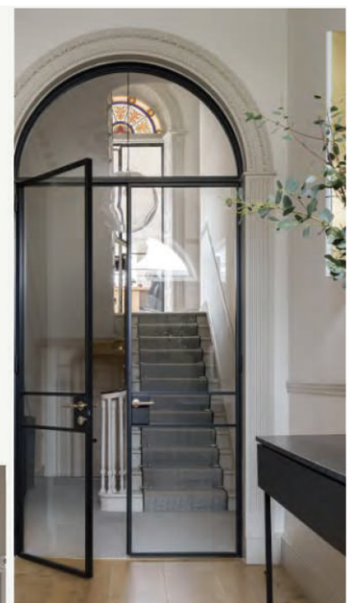

PREMIUM FRAME

system for internal doors and partitions

Colin's Sash Windows
Delivered Nationwide, Trade and Retail

OVER 50,000 WINDOWS SUPPLIED SINCE 2014

SYSTEM DESCRIPTION

Premium Frame is our own internal steel door system designed for elegant interiors and maximum design flexibility. It features very slim sightlines and a clean, modern steel look, while allowing almost unlimited configuration options.

The system can be manufactured as single or double doors, with side panels, overpanels, or full glazed partitions. Various glazing bar layouts, glass types, colours and handles are available, making each door fully custom-made to the client's design.

The doors are equipped with a magnetic closing system as standard, which ensures smooth and quiet operation