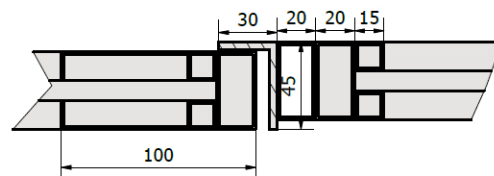

PREMIUM FRAME

system for internal doors and partitions

TECHNICAL DESCRIPTION

- Made to measure – no size limitations
- Manufactured from steel or stainless steel, powder coated finish
- Available in any configuration: single doors, double doors with fixed panels, sliding doors, bifold doors, pivot doors, shower screens and partitions
- Unlimited muntin design possibilities and the option to create arched constructions, muntins 20 mm or 15 mm
- Reinforced door frame for increased stability and durability
- Wide selection of handles and mounting brackets
- Wide range of glass options available
- Available in any RAL Classic colour
- Optional self-closing mechanism
- Double glaze as an option

cross sections