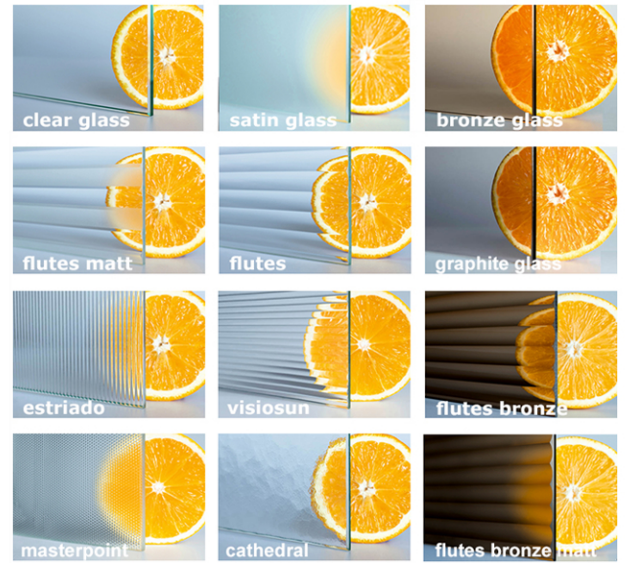

cross sections

B-B (1 : 2)

A-A (1 : 2)

PREMIUM FRAME

system for internal doors and partitions

CUSTOMISATION & FINISH OPTIONS

The Premium Frame doors offer a wide range of customisation options to suit any interior style. Doors can be finished in any colour from the RAL palette, as well as specialist powder coating palettes such as Tiger and Interpon.

We also offer a wide selection of glass types, including clear, frosted, reeded, tinted and decorative glass. Please see the example photos below for inspiration and available design options

wide range of glass options