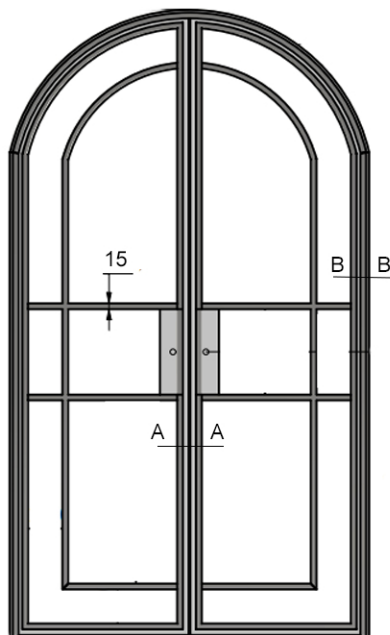

SLIDING DOOR

- available in single or double door version
- the possibility to add a top panel/fan light and side panels
- possible in any configuration
- no size limitation

PIVOTING DOOR

- available in single or double door version
- the possibility to add a top panel/fan light and side panels
- possible in any configuration
- no size limitation

FOLDING DOOR

- max. 8 panels on one side
- bottom guide not necessary
- the possibility to add a top panel/fan light and side panels
- possible in any configuration
- no size limitation

FIXED PANELS

- combined with a door or as a separate element
- no size limitation

PREMIUM FRAME

system for internal doors and partitions

TECHNICAL DESCRIPTION

- Made to measure – no size limitations
- Manufactured from steel or stainless steel, powder coated finish
- Available in any configuration: single doors, double doors with fixed panels, sliding doors, bifold doors, pivot doors, shower screens and partitions
- Unlimited muntin design possibilities and the option to create arched constructions, muntins 20 mm or 15 mm
- Reinforced door frame for increased stability and durability
- Wide selection of handles and mounting brackets
- Wide range of glass options available
- Available in any RAL Classic colour
- Optional self-closing mechanism
- Double glaze as an option