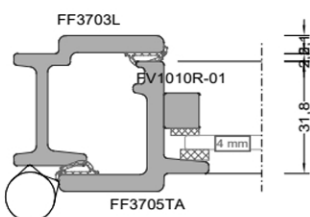

OTTOSTUMM W20

system for internal doors and partitions
(no thermal break)

Colin's Sash Windows
Delivered Nationwide, Trade and Retail

OVER 50,000 WINDOWS SUPPLIED SINCE 2014

TECHNICAL DESCRIPTION

- non-thermally broken system (typical for heritage steel profiles)
- Minimized for maximum glass area and slender appearance
- Suitable for both internal and selected external applications
- unlimited muntin design possibilities and the option to create, arched constructions,
- profile depth: approx. 20 mm, extremely slim
- wide selection of handles and mounting brackets
- available as single or insulated glass units up to 21 mm
- --The average sound reduction index of a double glazed unit is up to ~38 dB (varies with window type and size and glass thickness).
- wide range of glass options available
- available in any RAL Classic colour

cross sections