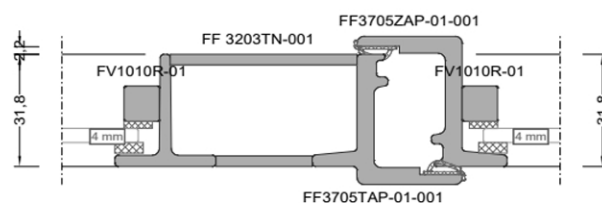

OTTOSTUMM W20

system for internal doors and partitions
(no thermal break)

Colin's Sash Windows
Delivered Nationwide, Trade and Retail

OVER 50,000 WINDOWS SUPPLIED SINCE 2014

TECHNICAL DESCRIPTION

- non-thermally broken system (typical for heritage steel profiles)
- Minimized for maximum glass area and slender appearance
- Suitable for both internal and selected external applications
- unlimited muntin design possibilities and the option to create, arched constructions,
- profile depth: approx. 20 mm, extremely slim
- wide selection of handles and mounting brackets
- available as single or insulated glass units up to 21 mm
- --The average sound reduction index of a double glazed unit is up to ~38 dB (varies with window type and size and glass thickness).
- wide range of glass options available
- available in any RAL Classic colour

cross sections