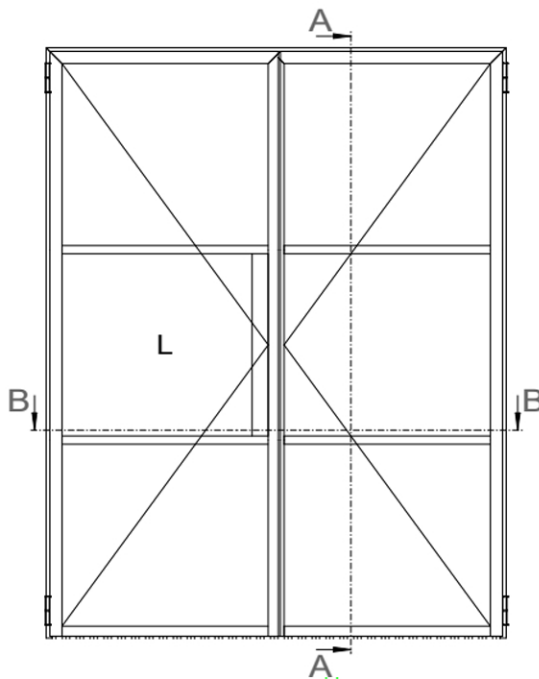

cross sections