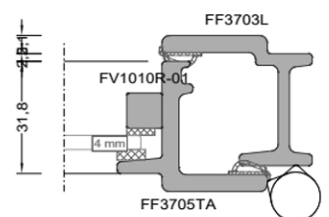

OTTOSTUMM W20

system for internal doors and partitions
(no thermal break)

Colin's Sash Windows
Delivered Nationwide, Trade and Retail

OVER 50,000 WINDOWS SUPPLIED SINCE 2014

TECHNICAL DESCRIPTION

- non-thermally broken system (typical for heritage steel profiles)
- Minimized for maximum glass area and slender appearance
- Suitable for both internal and selected external applications
- unlimited muntin design possibilities and the option to create, arched constructions,
- profile depth: approx. 20 mm, extremely slim
- wide selection of handles and mounting brackets
- available as single or insulated glass units up to 21 mm
- --The average sound reduction index of a double glazed unit is up to ~38 dB (varies with window type and size and glass thickness).
- wide range of glass options available
- available in any RAL Classic colour

cross sections