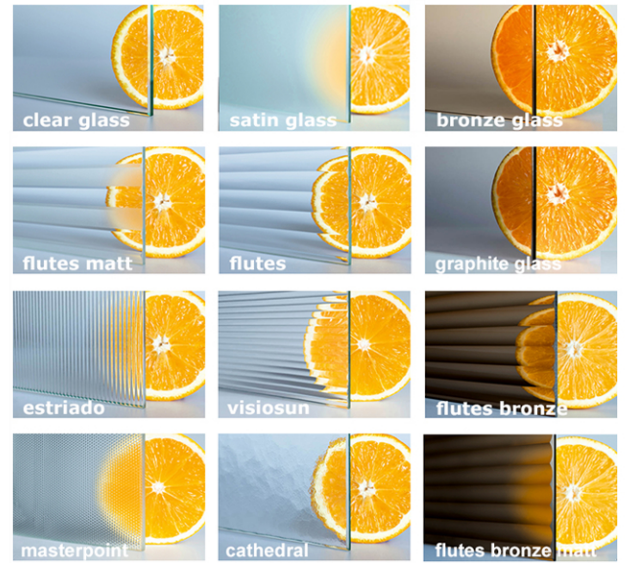

TECHNICAL DESCRIPTION

- non-thermally broken system (typical for heritage steel profiles)
- Minimized for maximum glass area and slender appearance
- Suitable for both internal and selected external applications
- unlimited muntin design possibilities and the option to create, arched constructions,
- profile depth: approx. 20 mm, extremely slim
- wide selection of handles and mounting brackets
- available as single or insulated glass units up to 21 mm
- The average sound reduction index of a double glazed unit is up to ~38 dB (varies with window type and size and glass thickness).
- wide range of glass options available
- available in any RAL Classic colour

The Ottostumm W20 doors offer a wide range of customisation options to suit any interior style. Doors can be finished in any colour from the RAL palette, as well as specialist powder coating palettes such as Tiger and Interpon.

We also offer a wide selection of glass types, including clear, frosted, reeded, tinted and decorative glass, both single and double glazing.

Please see the example photos for inspiration and available design options