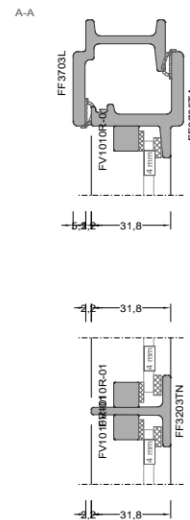

OTTOSTUMM W20

system for internal doors and partitions
(no thermal break)

Colin's Sash Windows
Delivered Nationwide, Trade and Retail

OVER 50,000 WINDOWS SUPPLIED SINCE 2014

TECHNICAL DESCRIPTION

- non-thermally broken system (typical for heritage steel profiles)
- Minimized for maximum glass area and slender appearance
- Suitable for both internal and selected external applications
- unlimited muntin design possibilities and the option to create, arched constructions,
- profile depth: approx. 20 mm, extremely slim
- wide selection of handles and mounting brackets
- available as single or insulated glass units up to 21 mm
- --The average sound reduction index of a double glazed unit is up to ~38 dB (varies with window type and size and glass thickness).
- wide range of glass options available
- available in any RAL Classic colour

cross sections