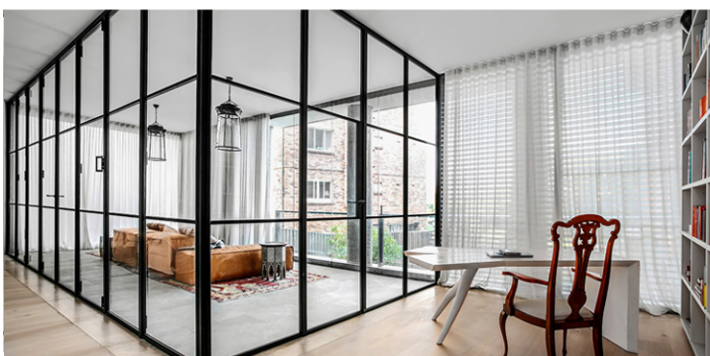

OTTOSTUMM W20

system for internal doors and partitions
(no thermal break)

Colin's Sash Windows
Delivered Nationwide, Trade and Retail

OVER 50,000 WINDOWS SUPPLIED SINCE 2014

SYSTEM DESCRIPTION

The Ottostumm W20 system is a classic, non-thermally broken steel profile system designed primarily for internal applications. It is inspired by traditional steel windows and doors, offering a distinctive heritage look with slim sightlines and elegant proportions.

Thanks to its refined geometry and minimal frame dimensions, W20 allows for maximum glass surface while maintaining the strength and durability of steel. This makes it an ideal solution for interior doors, partitions, and fixed screens where aesthetics and light transmission are key.

Profile and construction:

Slim sightlines (typically ~35–40 mm depending on configuration)

Frame and leaf construction fully welded for maximum rigidity

Glazing fixed with steel glazing beads (welded or mechanically fixed depending on design)