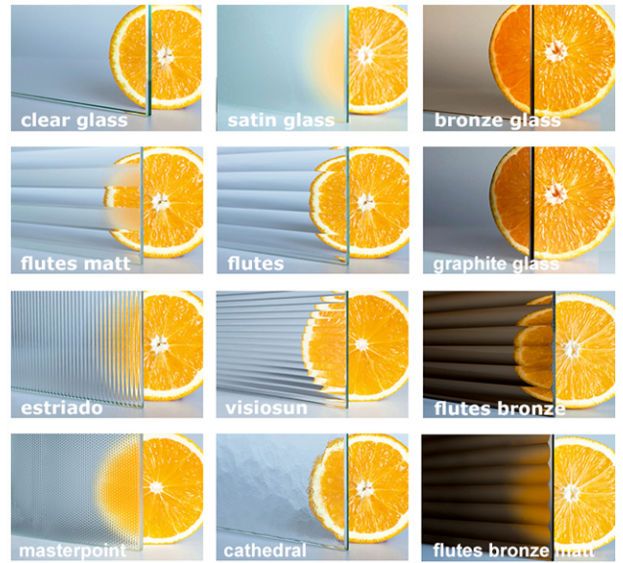

FIXED PANELS

- combined with a door or as a separate element

OTTOSTUMM W40

system for internal & external doors and partitions (no thermal break)

Colin's Sash Windows

Delivered Nationwide, Trade and Retail

We also offer a wide selection of glass types, including clear, frosted, reeded, tinted and decorative glass, both single and double glazing.

Please see the example photos for inspiration and available design options