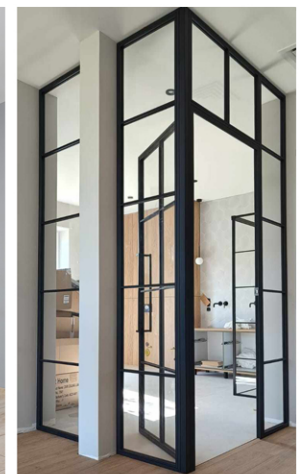

FIXED PANELS

- combined with a door or as a separate element